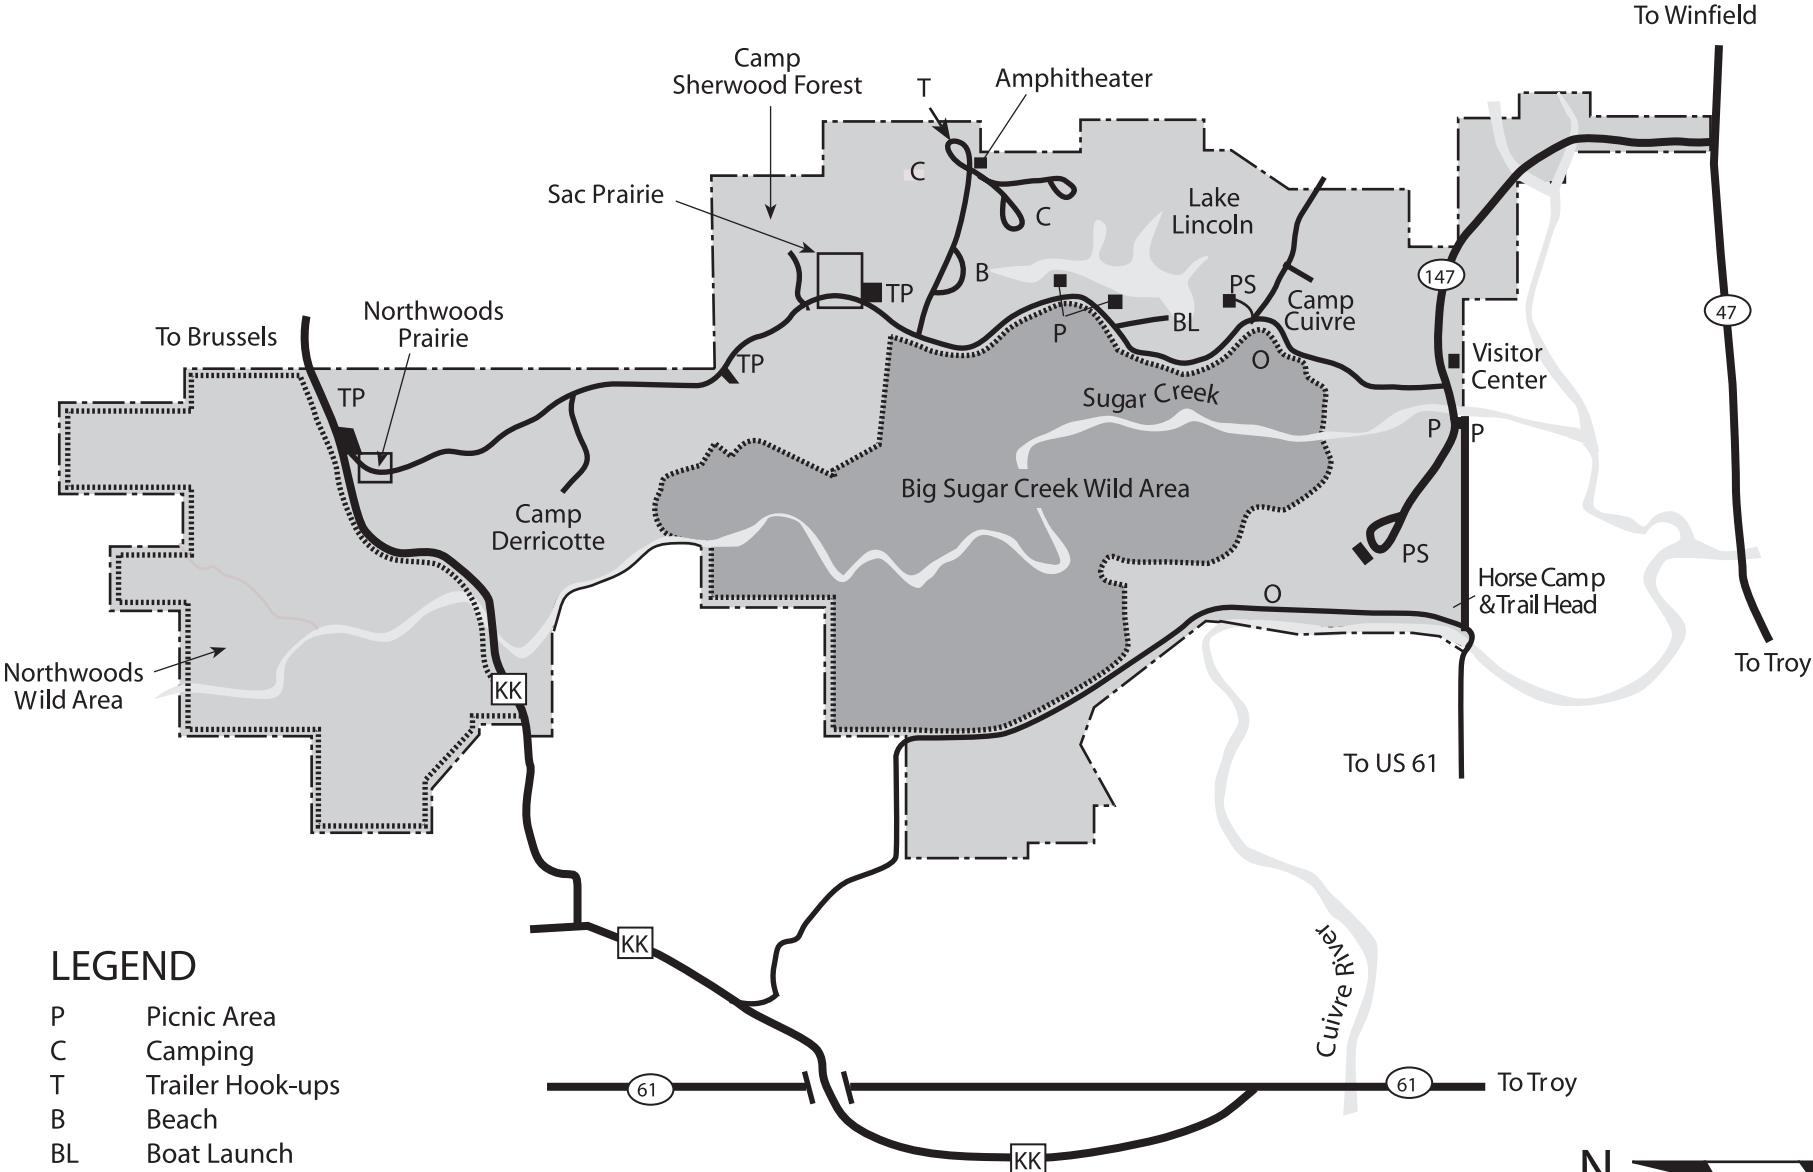

# CUIVRE RIVER STATE PARK

## LEGEND

- P Picnic Area
- C Camping
- T Trailer Hook-ups
- B Beach
- BL Boat Launch
- TP Trail Parking
- O Overlook
- PS Picnic Shelter
- ..... Wild Area