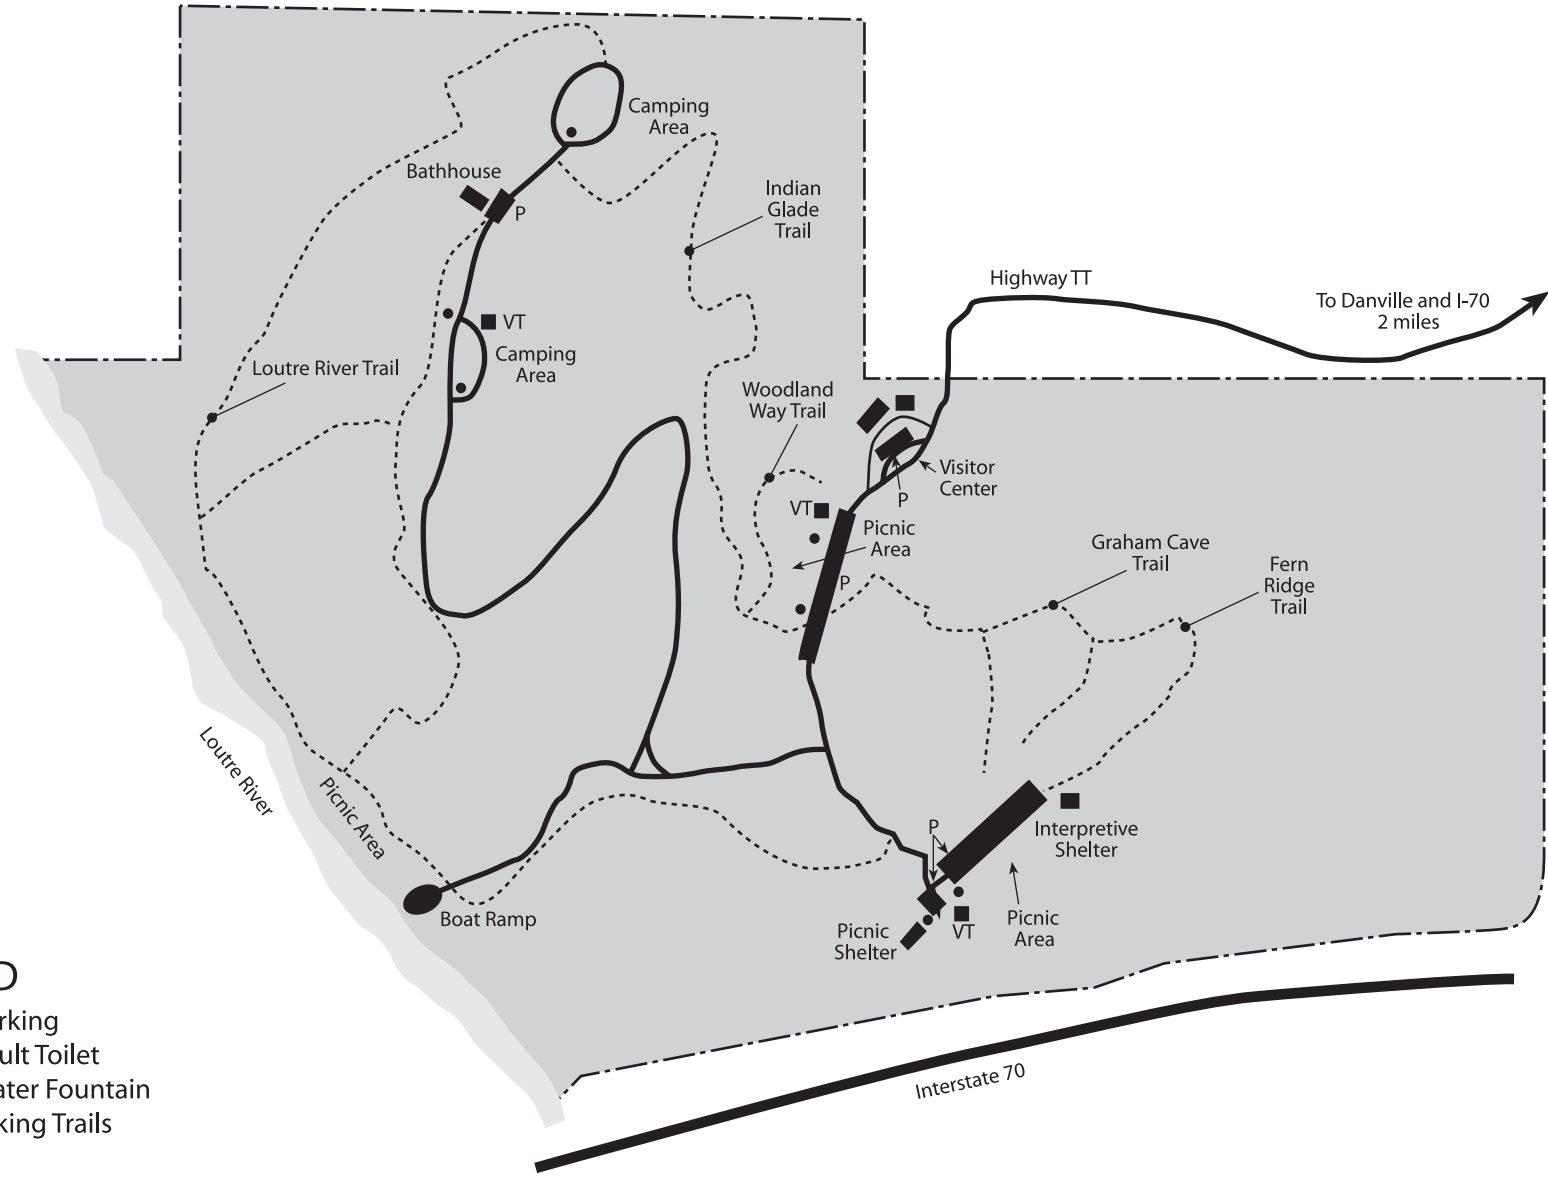

GRAHAM CAVE STATE PARK

LEGEND

- P Parking
- VT Vault Toilet
- Water Fountain
- Hiking Trails