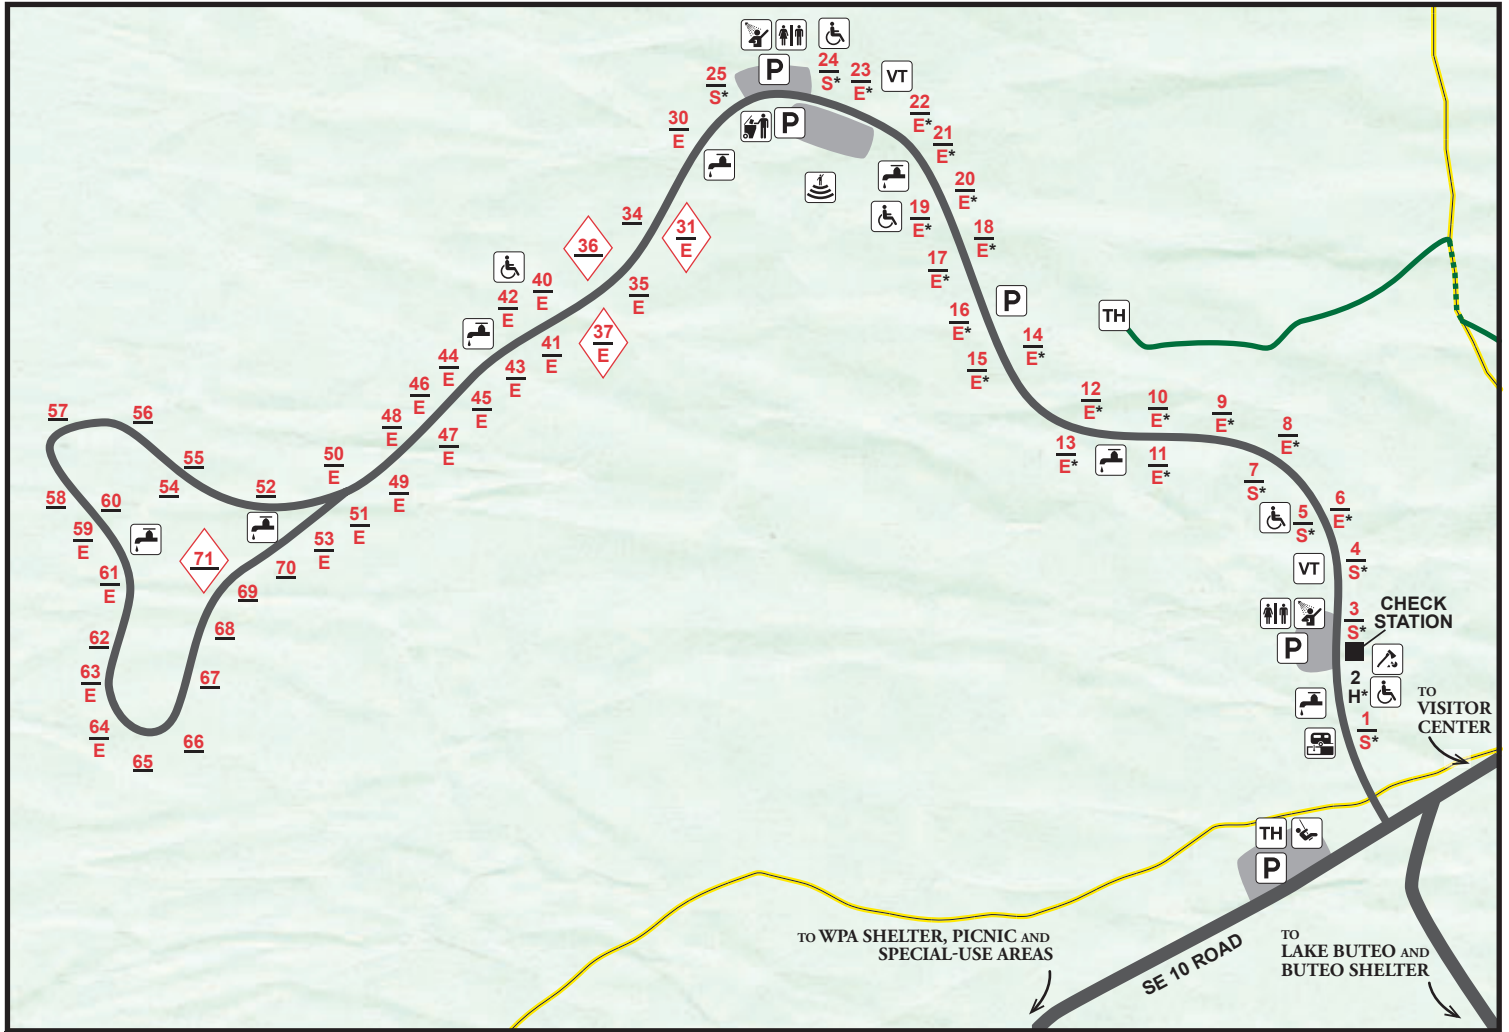

# KNOB NOSTER STATE PARK

## Campground

### LEGEND

- |    |                           |  |                           |
|----|---------------------------|--|---------------------------|
| #  | reservable site           |  | woodlot                   |
| #  | basic site                |  | dump station              |
| E  | electric site             |  | trash dumpster            |
| S  | sewer/electric/water site |  | parking                   |
| *  | 50 amp service            |  | playground                |
| #  | family site               |  | amphitheater              |
|    | accessible                |  | trailhead                 |
| H  | campground host           |  | Discovery Trail (hiking)  |
|    | water                     |  | North Loop Trail (hiking) |
|    | restroom                  |  | showerhouse               |
|    | showerhouse               |  | vault toilet              |
| VT | vault toilet              |  |                           |

03/24

**Sites 30-71**  
closed Nov. 1-Apr. 14.

**Sites 1-25**  
reservable year round.