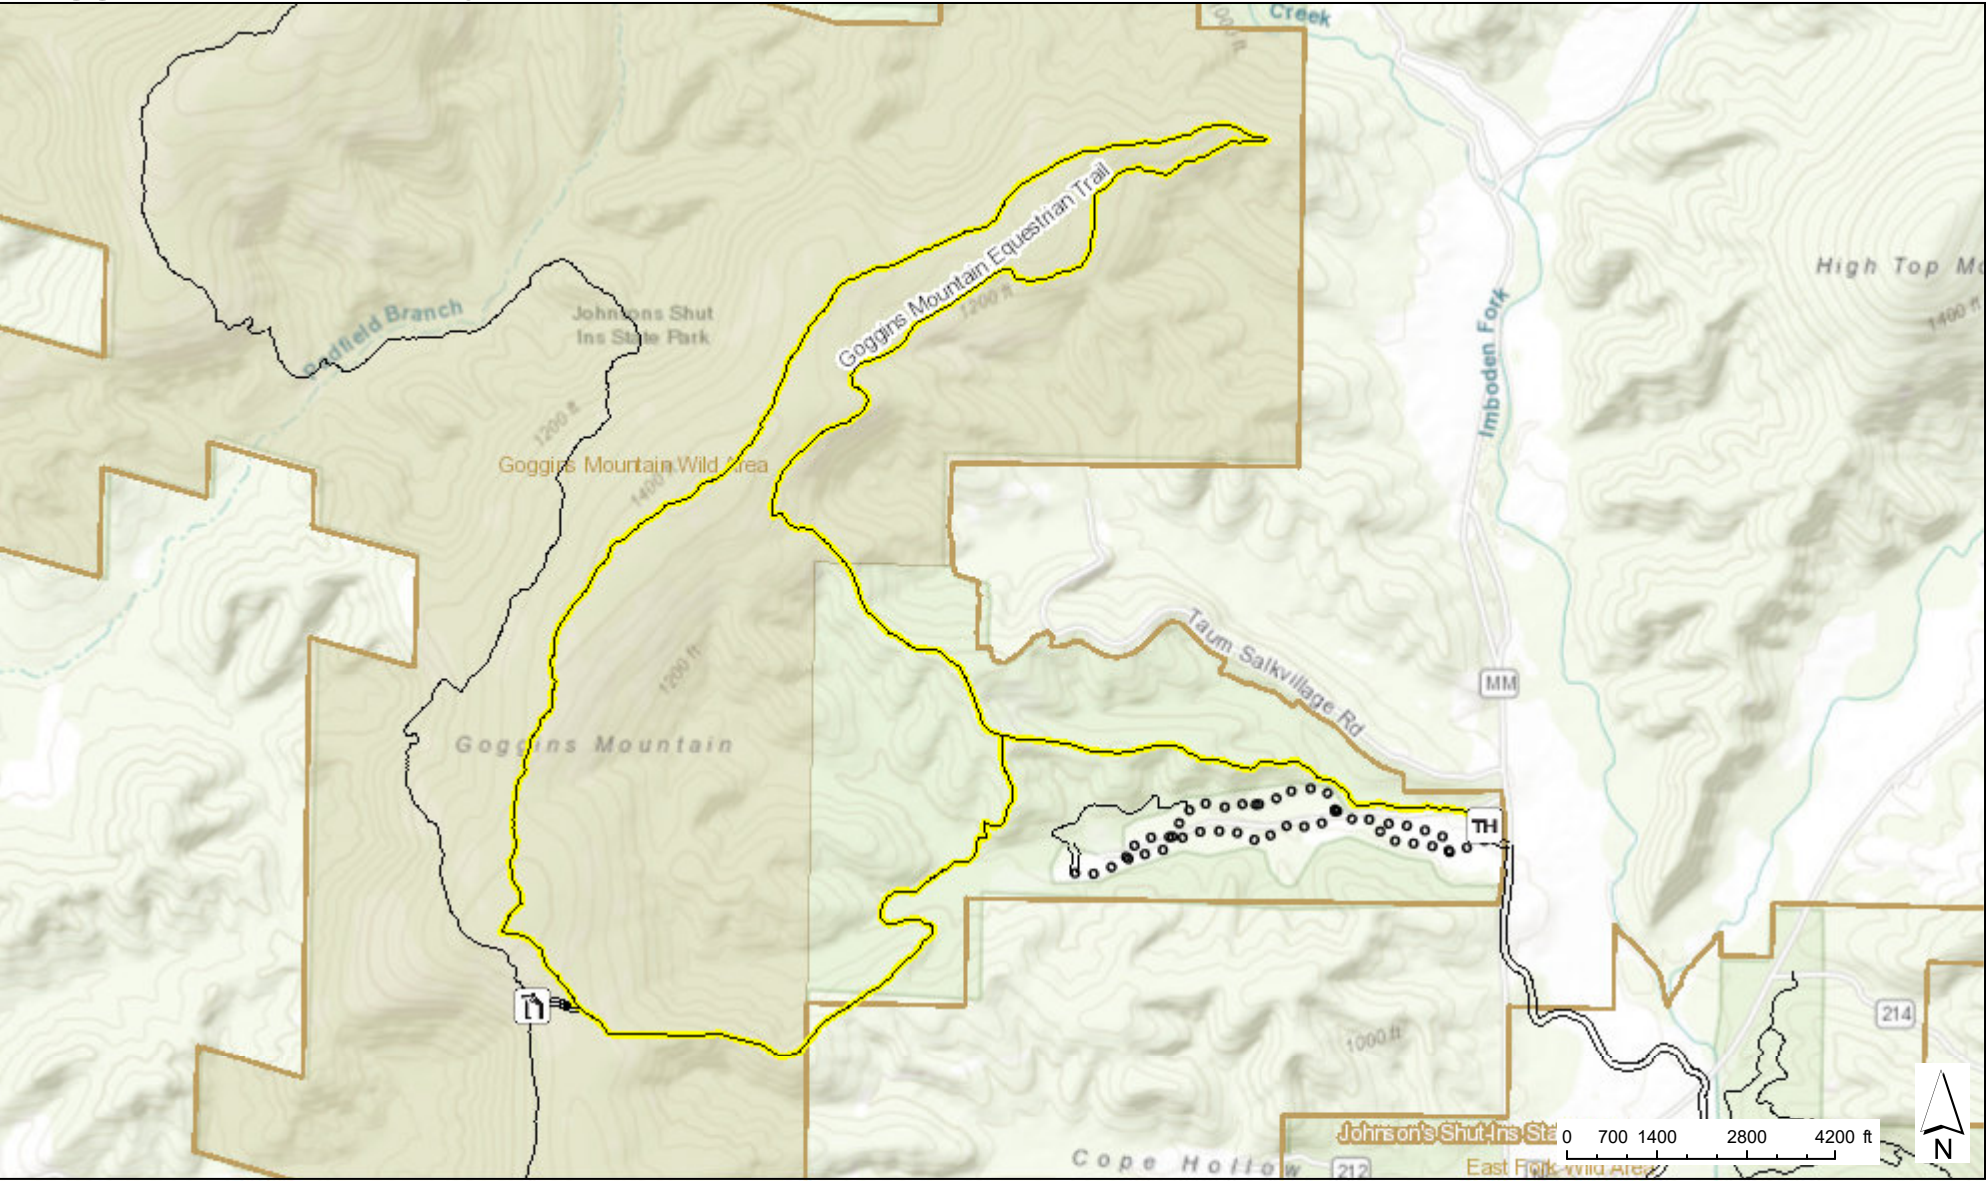

Johnson's Shut-Ins State Park Goggins Mountain Equestrian Trail

Sources: Esri, HERE, Garmin, Intermap, increment P Corp., GEBCO, USGS, FAO, NPS, NRCAN, GeoBase, IGN, Kadaster NL, Ordnance Survey, Esri Japan, METI, Esri November 13, 2020 10:00:46 AM CDT