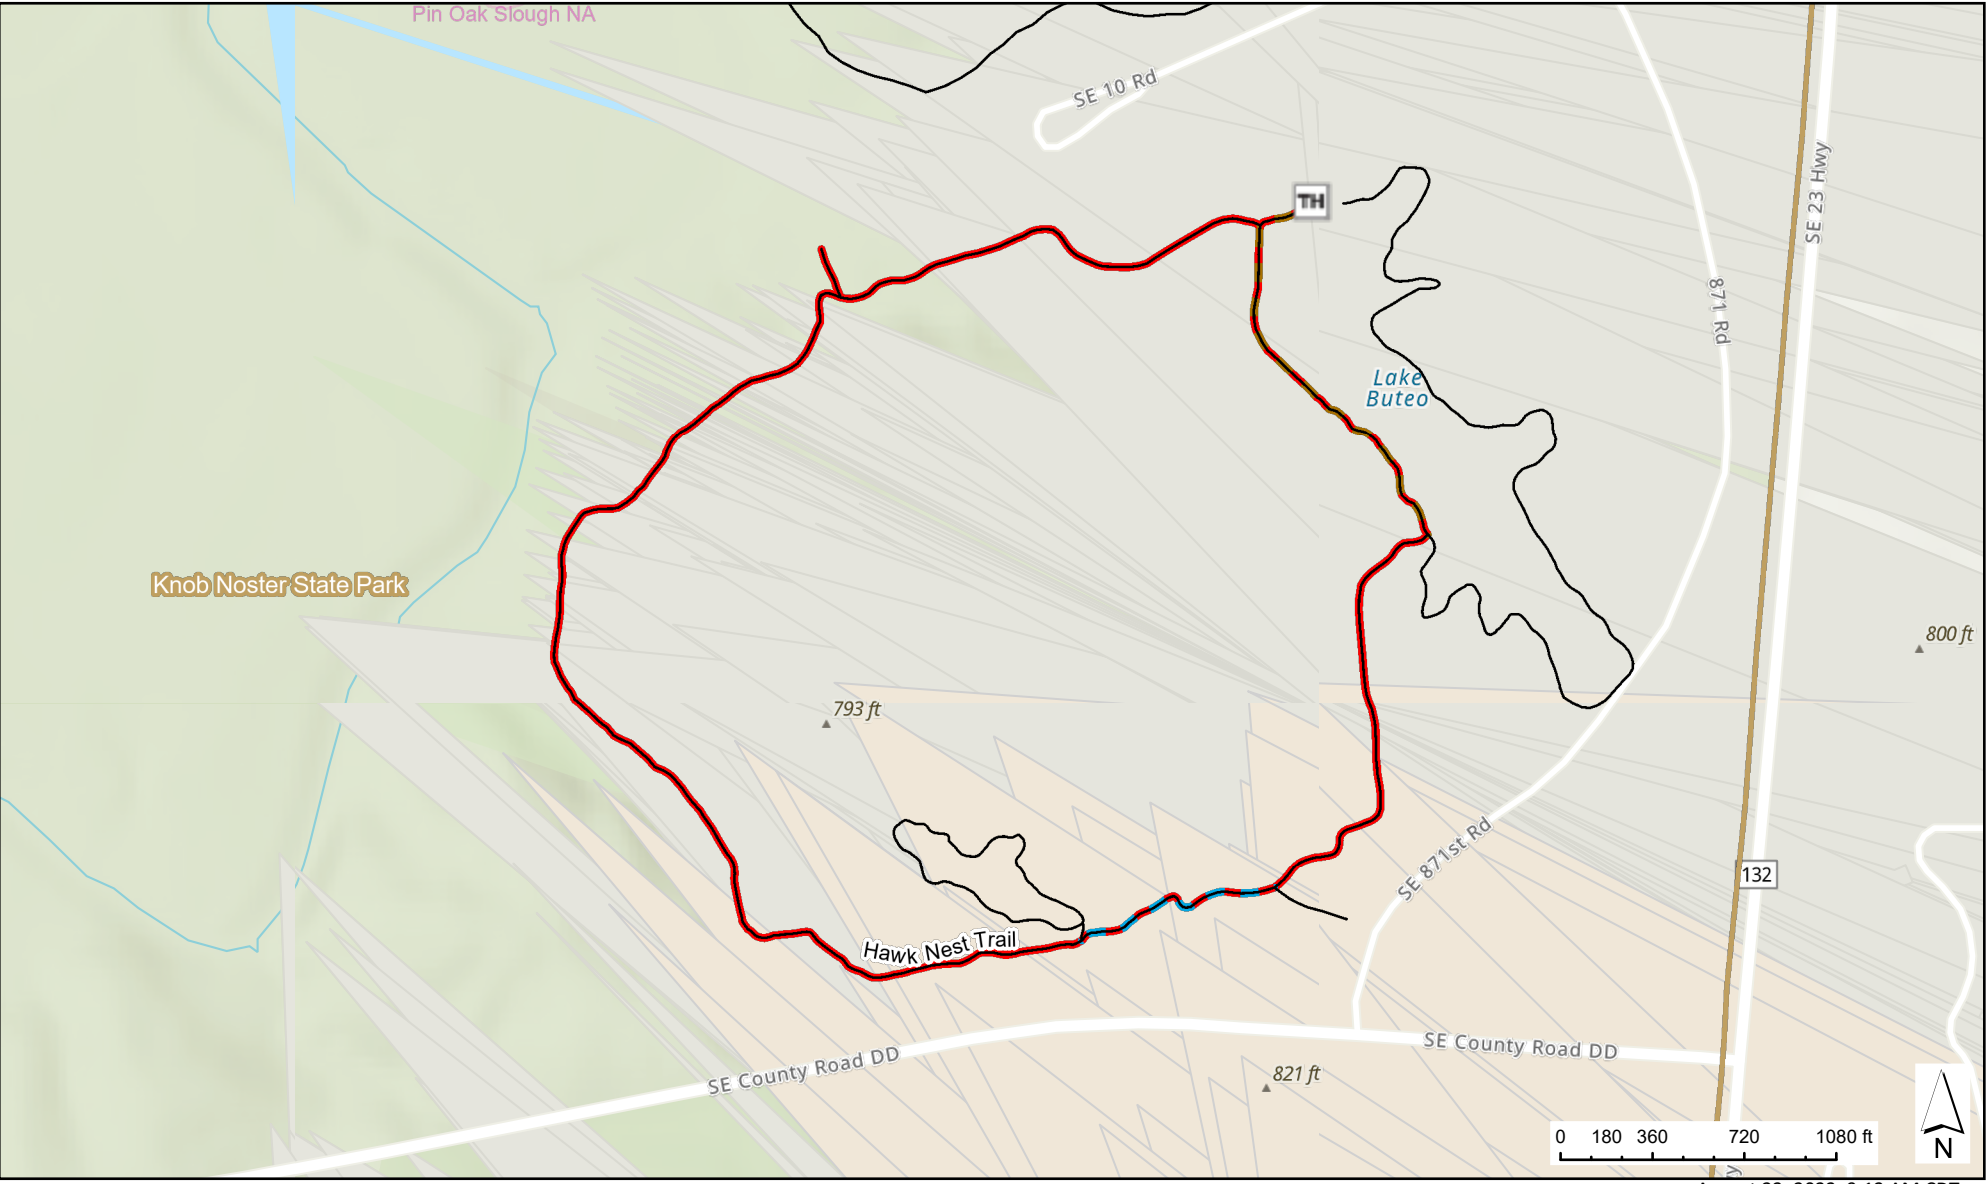

Knob Noster State Park

Hawk Nest Trail

World Topo: Sources: Esri, HERE, Garmin, FAO, NOAA, USGS, © OpenStreetMap contributors, and the GIS User Community

August 23, 2023 9:13 AM CDT