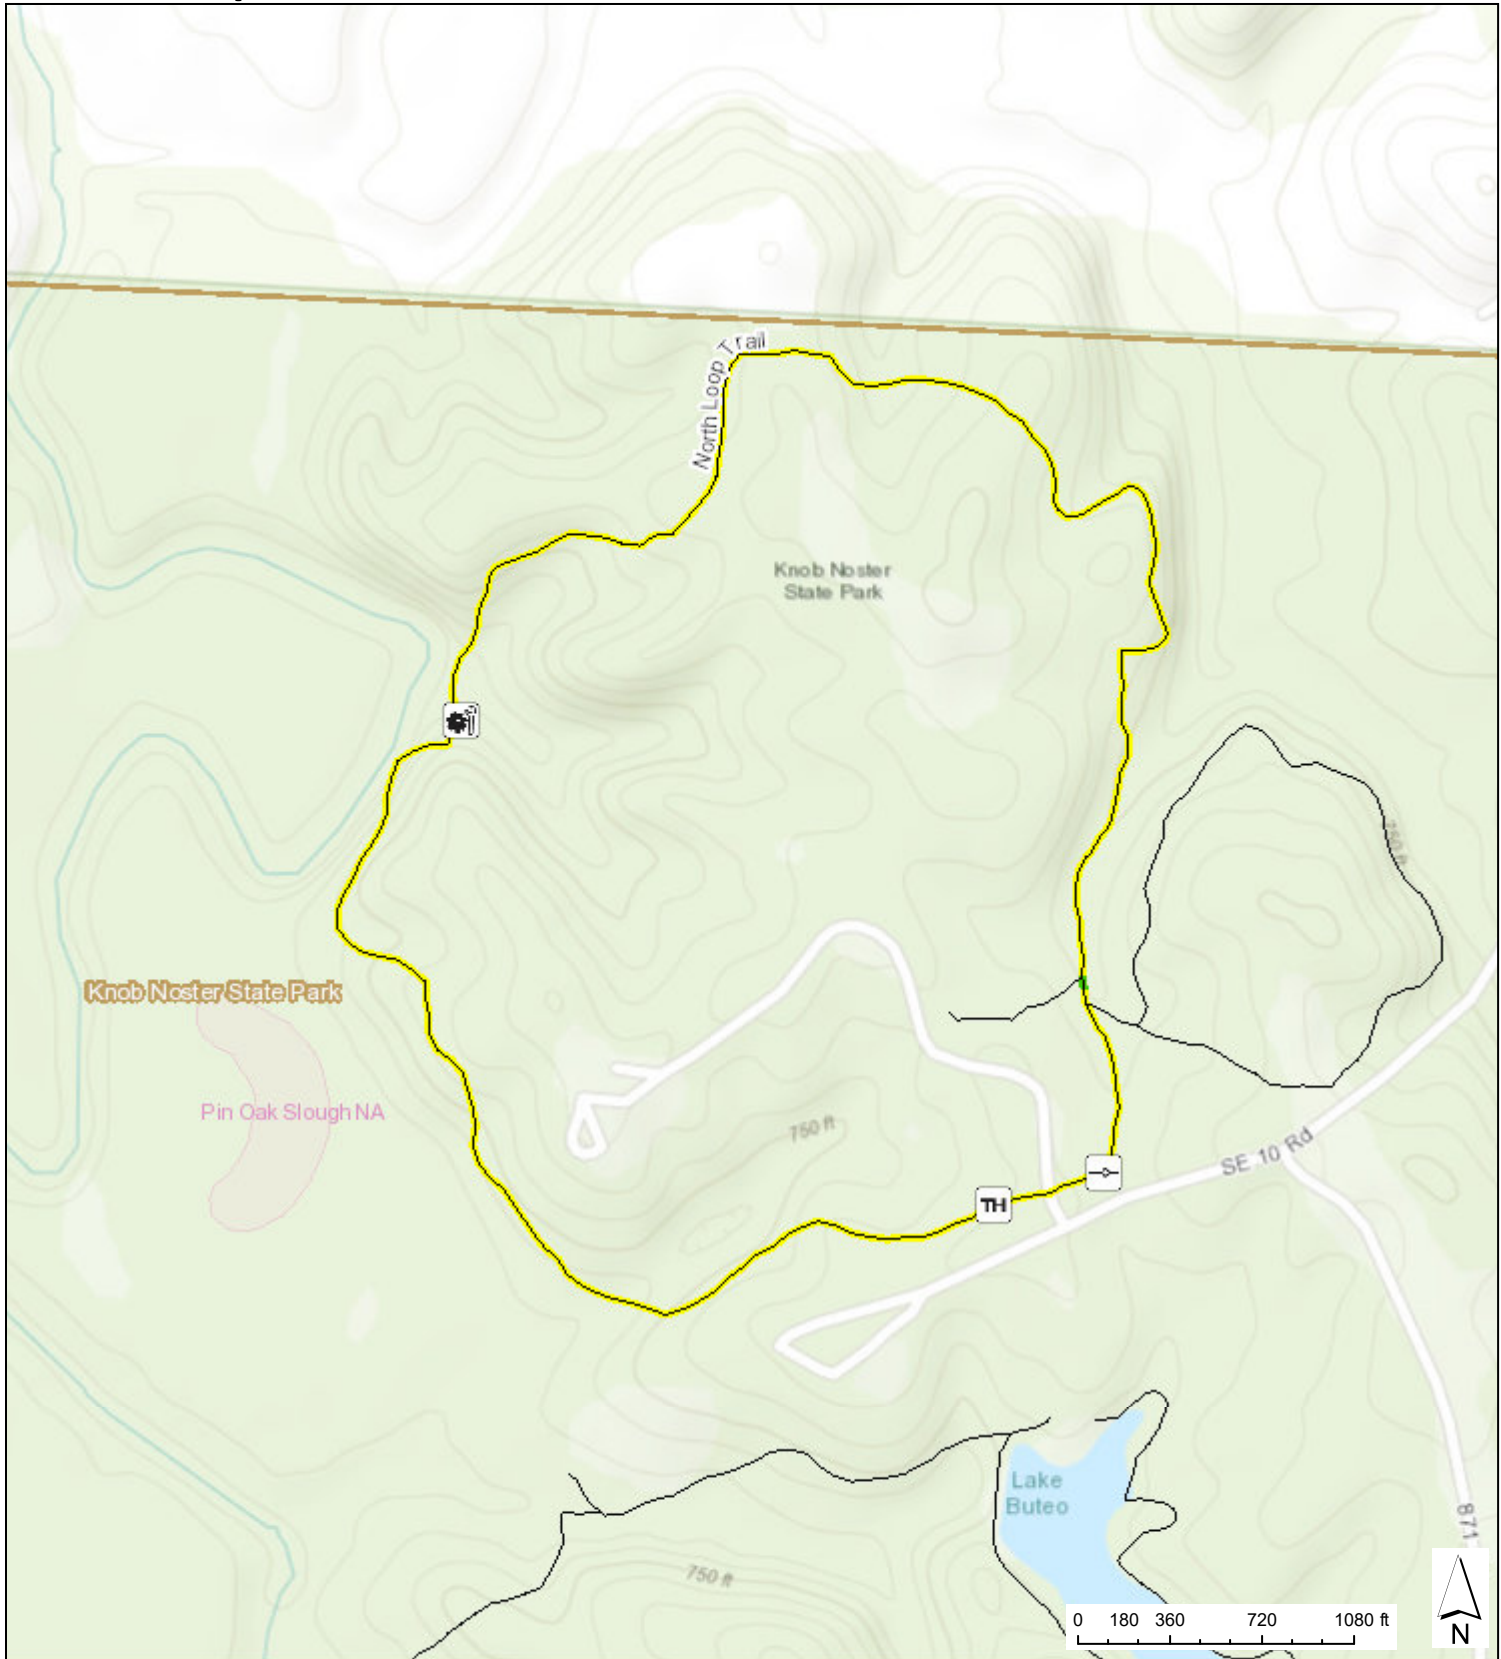

Knob Noster State Park

North Loop Trail

Sources: Esri, HERE, Garmin, Intermap, increment P Corp., GEBCO, USGS, FAO, NPS, NRCAN, GeoBase, IGN, Kadaster NL, Ordnance November 13, 2020 10:25:04 AM CDT