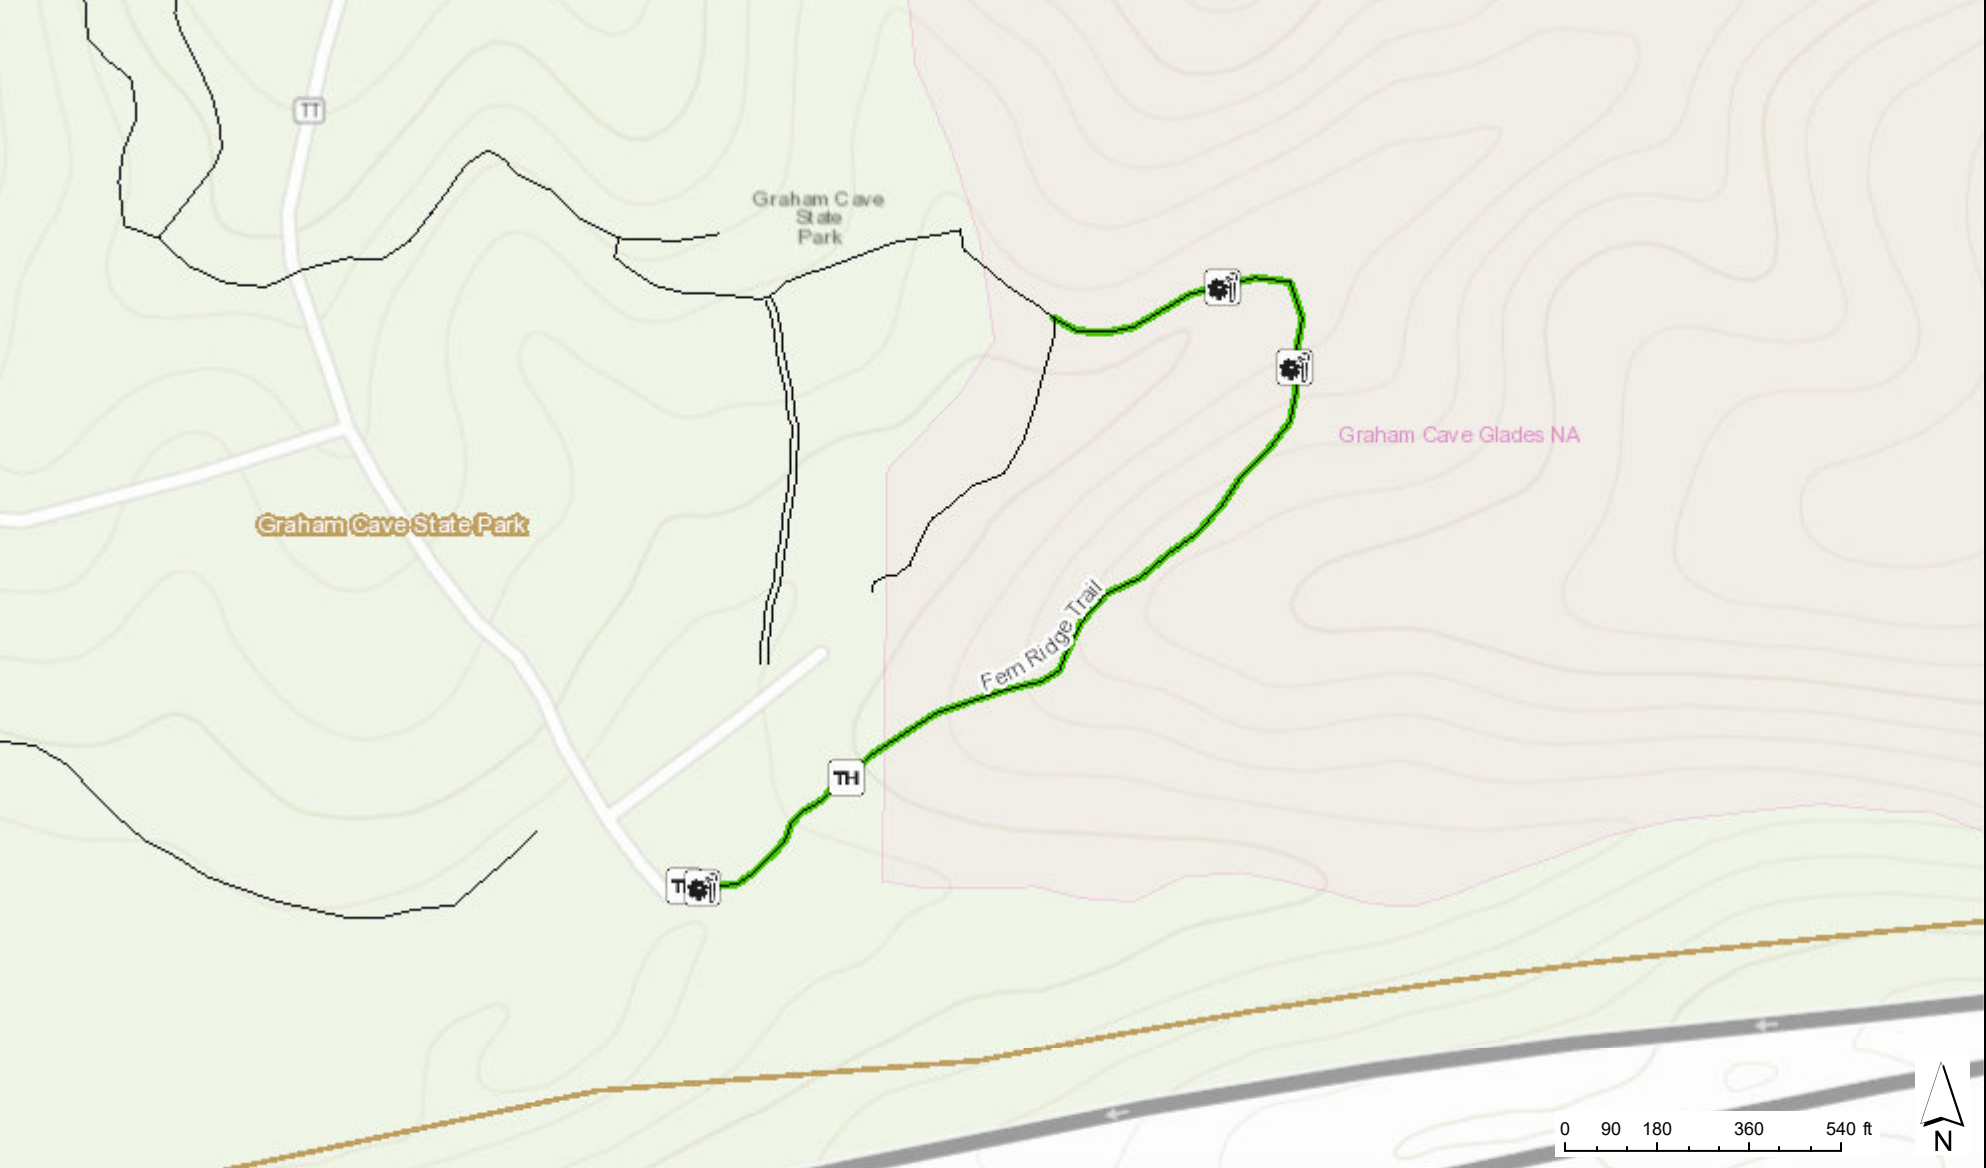

Graham Cave State Park

Fern Ridge Trail

Sources: Esri, HERE, Garmin, Intermap, increment P Corp., GEBCO, USGS, FAO, NPS, NRCAN, GeoBase, IGN, Kadaster NL, Ordnance Survey, Esri Japan, METI, Esri November 13, 2020 9:23:30 AM CDT